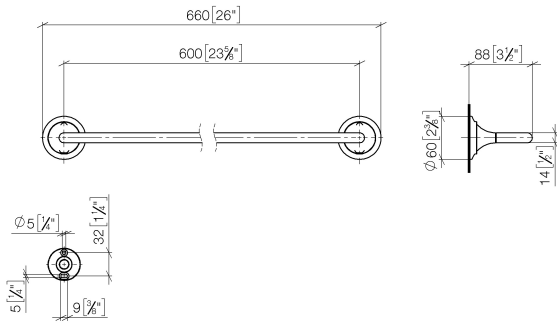

83 060 809

- gauge 600 mm
- width 660mm
- height 60 mm
- rosette Ø 60 mm
- 88mm projection

	Chrome	83 060 809-00
	Brushed Platinum	83 060 809-06
	Platinum	83 060 809-08
	Dark Chrome	83 060 809-19
	Brushed Durabronze (23kt Gold)	83 060 809-28
	Brushed Bronze	83 060 809-42
	Brushed Champagne (22kt Gold)	83 060 809-46
	Champagne (22kt Gold)	83 060 809-47
	Brushed Dark Platinum	83 060 809-99

83 060 809

mm [inches]

83 060 809

Parts for other finishes can be found here: Brushed Platinum

Spare parts list

No.	Item Number	Name	Quantity used	Delivery time
1	05 30 31 025 00 90	fixing set	1	2
2	90 17 20 759 00 90	disc	2	2