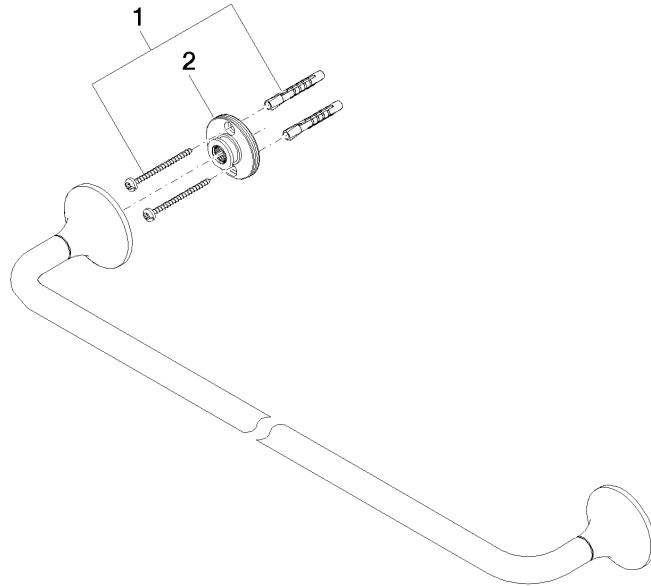

83 060 809

- gauge 600 mm
- width 660mm
- height 60 mm
- rosette Ø 60 mm
- 88mm projection

	Chrome	83 060 809-00
	Brushed Platinum	83 060 809-06
	Platinum	83 060 809-08
	Dark Chrome	83 060 809-19
	Brushed Durabronze (23kt Gold)	83 060 809-28
	Brushed Bronze	83 060 809-42
	Brushed Champagne (22kt Gold)	83 060 809-46
	Champagne (22kt Gold)	83 060 809-47
	Brushed Dark Platinum	83 060 809-99

83 060 809

mm [inches]

83 060 809

Parts for other finishes can be found here: Brushed Platinum

Spare parts list

No.	Item Number	Name	Quantity used	Delivery time
1	05 30 31 025 00 90	fixing set	1	2
2	90 17 20 759 00 90	disc	2	2